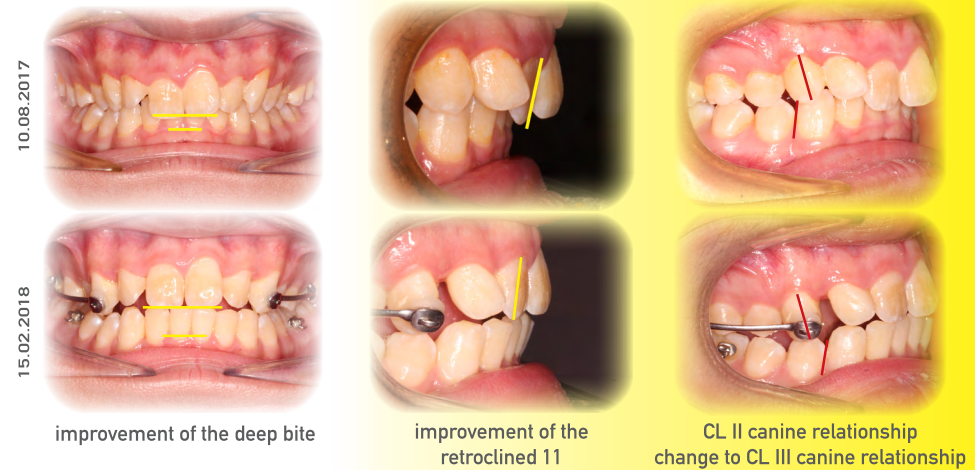

Class II DIV 2 Case

improvement of the deep bite

improvement of the retroclined 11

CL II canine relationship change to CL III canine relationship

Date : 22 July 2018 (Sunday)  
Time : 9:00a.m - 6:00p.m  
Venue: Forever Green Dental Products Limited  
Unit 1202, Lippo Sun Plaza, 28 Canton Road, Tsim Sha Tsui, Kln  
Language : English  
CME Points : NONE